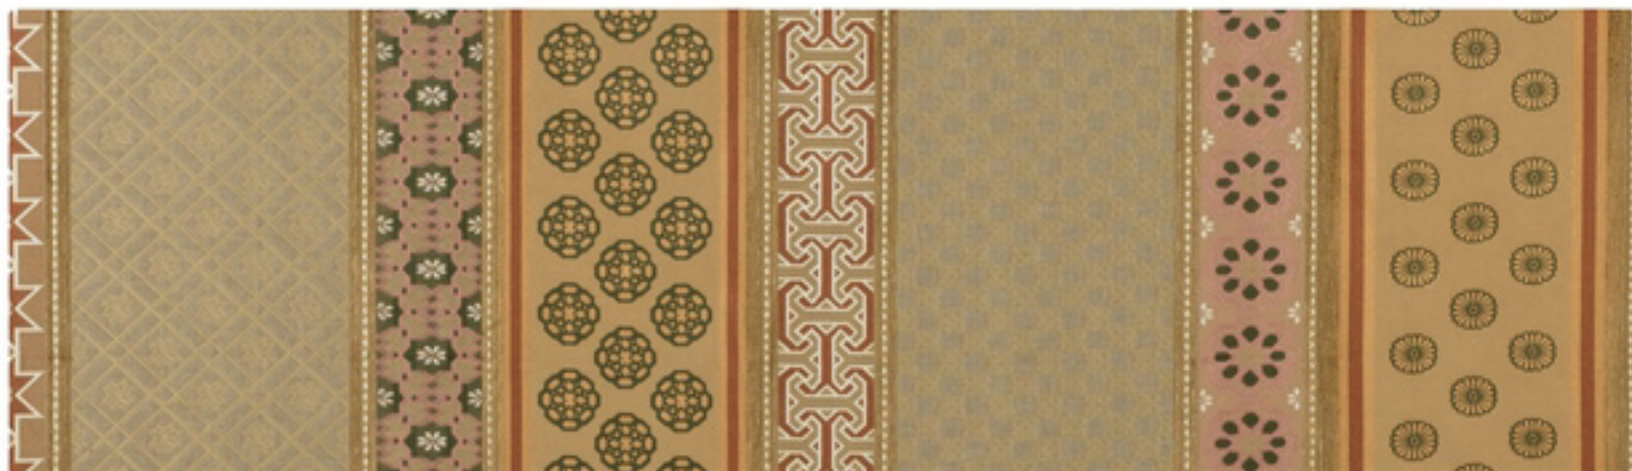

The Mauresque Collection
by Alidad Interior Design at Pierre Frey

F2491002 ALHAMBRA

COMPANION FABRICS Left: F2947002 Cordoba Right: F2948001 Mezquita

This rich multi-patterned fabric creates an instant atmosphere of comfort and warmth, particularly when used on walls.

Designed to be enjoyed in its entirety or to be cut into stripes and teamed with plainer fabrics, it imbues a room with a sense of permanence and personality.

PIERRE FREY UK Ltd.

251-253 Fulham Road, London SW3 6HY